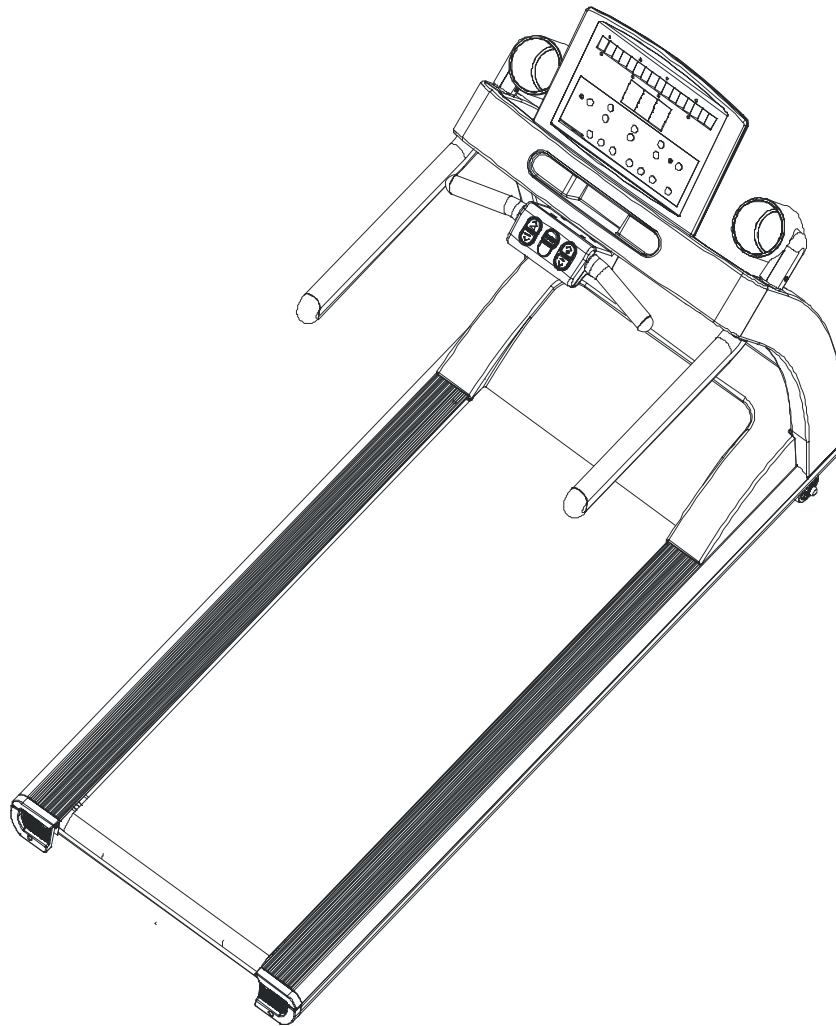

LifeFitness

T5-5 Treadmill

Customer Support Services PARTS MANUAL

31 Aug 2011

Contents

Miscellaneous 3

Extrusions and Rear Endcaps 4

Console and Related Components 5

Belt, Deck, and Rear Roller 6

Uprights, Handrails, and Cupholders 7

Ergo Bar 8

Motor Cover, Front End Cap, and Leg Levelers 9

Lift Frame and Lift Motor 10

Motor Controller Assembly 11

Drive Motor Assembly 12

Front Roller Assembly 13

Block Diagram - Domestic 14

Block Diagram - International 15

Description	Part No.
Hardware Bag	AK59-00090-0000
Document Kit - Eng	AK59-00111-0000
Document Kit - Ger	AK59-000111-0002
Transmitter, Polar HR	8254701
Strap, Heart Rate LF	6844301
M6 Hex Long Arm Wrench	3255701